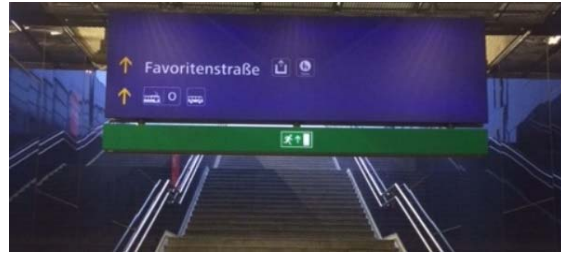

## 566 Bus from Hauptbahnhof

Follow the Bus signs up to Favoritenstraße

Cross the road to the bus terminal

Bus 566 leaves from terminal N2

Please check the times